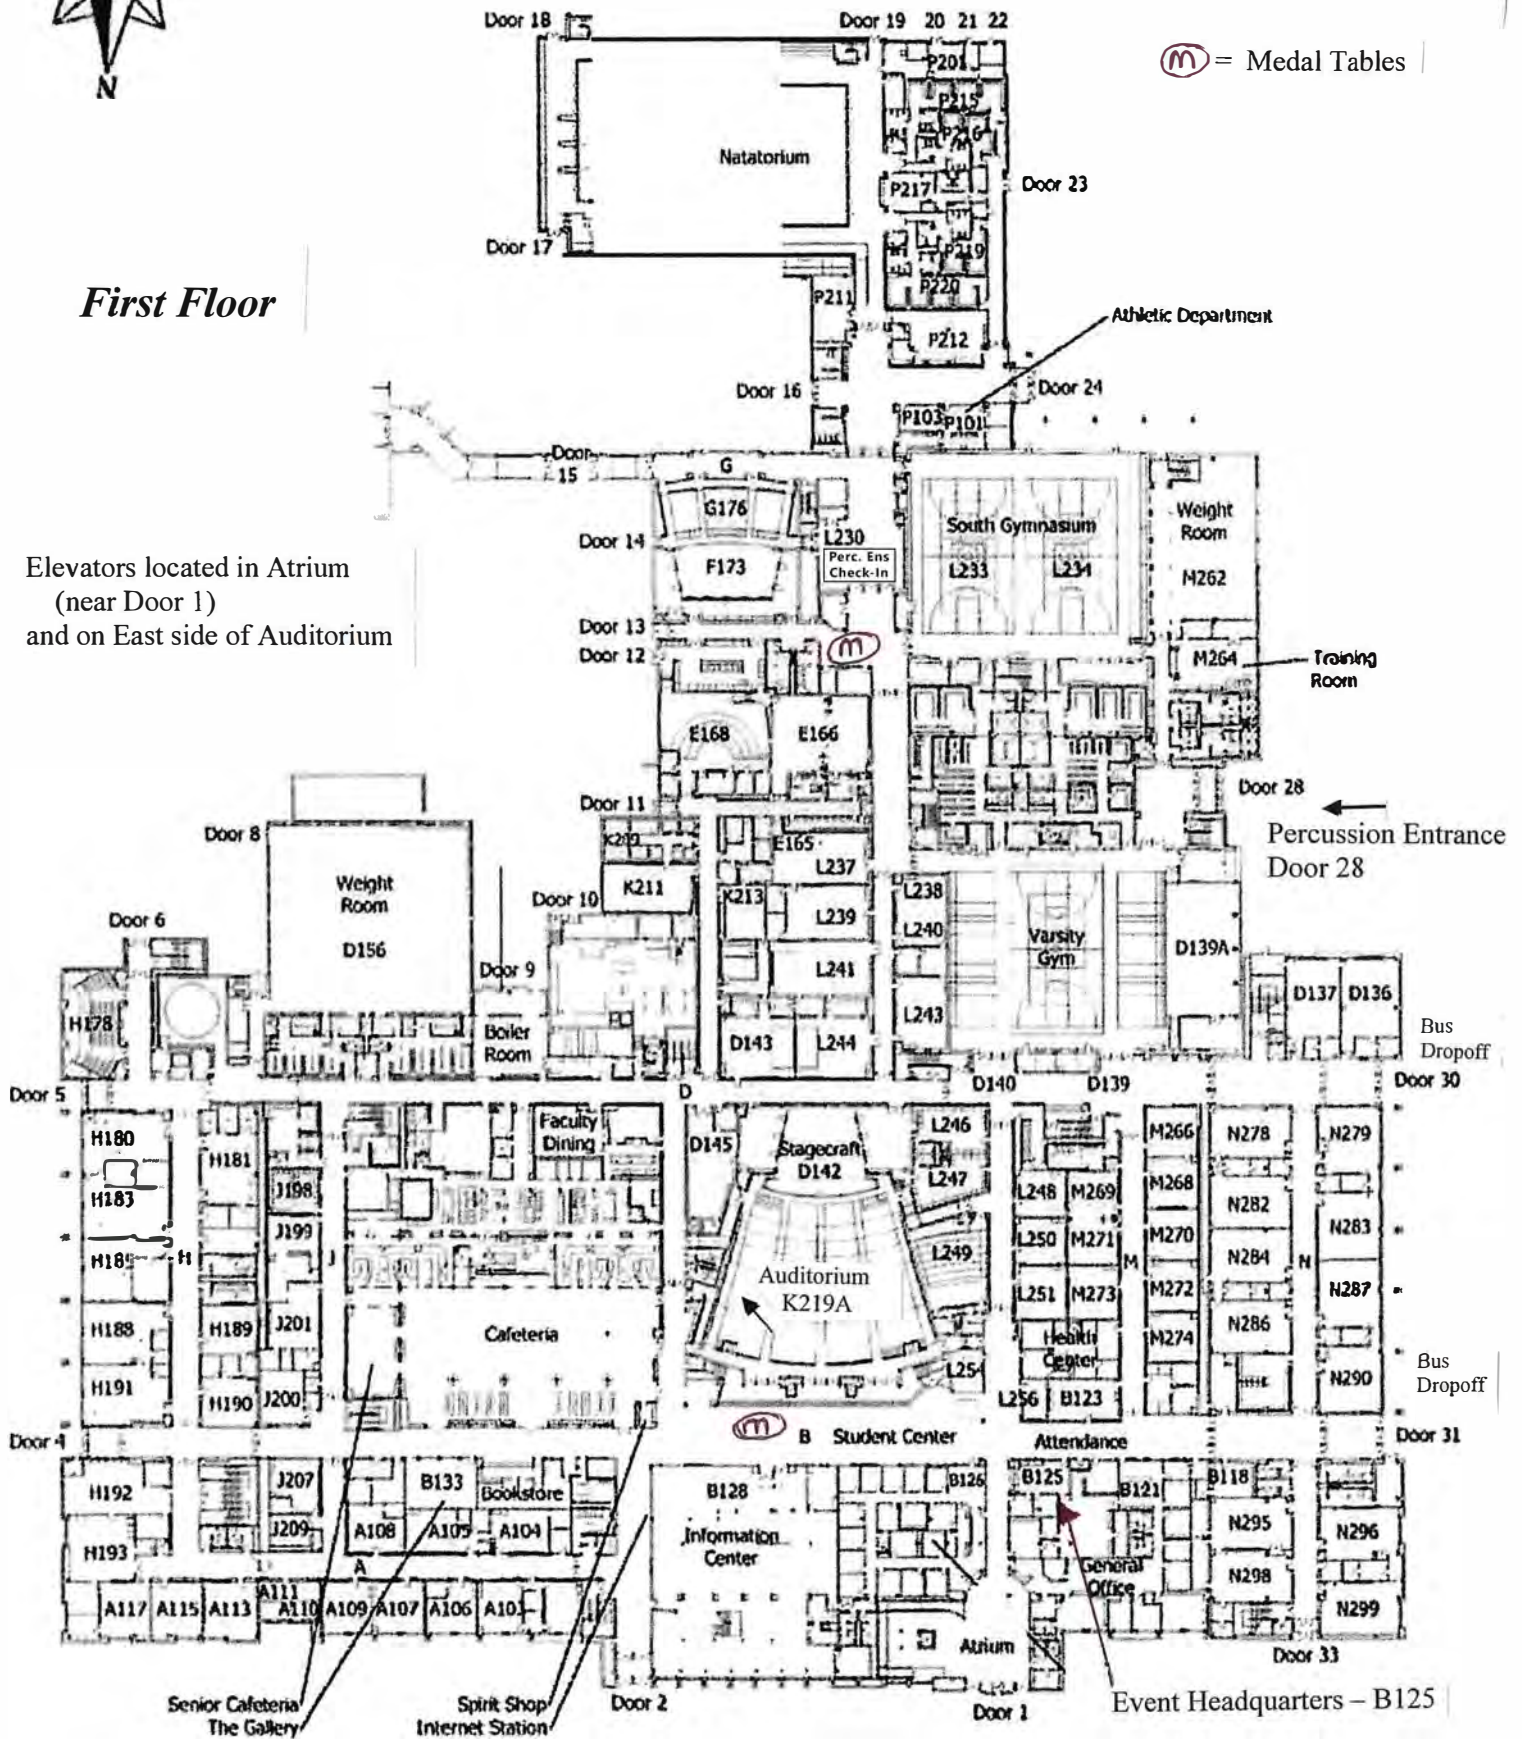

First Floor

Elevators located in Atrium
(near Door 1)
and on East side of Auditorium